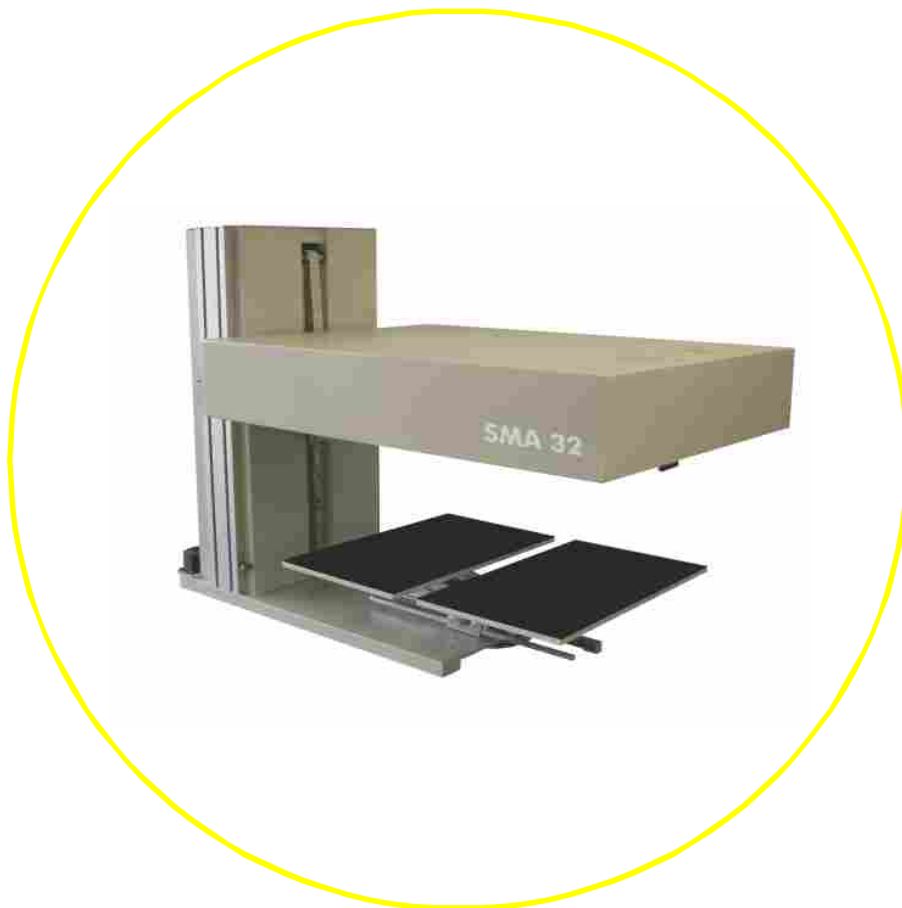

PRODUCT INFORMATION

SMA 32

Color Scanning for Books & Documents A3

TECHNICAL DATA SHEET

SMA 32

SMA 32 SCAN & COPY SYSTEM

The Scan & Copy System is based on SMA scanning technology. The device is extremely simple to use wherever digital replication of books and documents is required.

Digitizing Smaller Books and Documents is affordable

The SMA 32 is your cost effective solution if the requirement is to digitize books and documents of A3 size and smaller. It is the only product in this range which utilizes CCD line sensor technology and consequently delivers much better images as for example book scanners based on CCD camera technology. As an extra and unique benefit the SMA 32 comes with a rotatable book cradle. This allows you to even digitize A2 size books and documents by performing two separate scans. A very good solution if the majority of your originals are only A3 in size or smaller. No need to invest in a more expensive product.

Networking Made Easy

The SMA 32 is a network scanner. Communication with the PC takes place via network card.

User Friendly for the Operator

The SMA 32 can be operated in total daylight. No matter if you position the scanner next to a window or in a shady corner. In addition, the operator does not get irritated by illumination elements which are usually necessary with other scanners for books or large formats.

Furthermore, the SMA 32 is equipped with a book cradle as a standard feature. The operator can choose within seconds whether he wants to use the flat table or a state of the art book cradle.

A foot switch for easy operation is included as a standard feature. If you prefer to release the scan by a mouse click please ask for the optional hand switch.